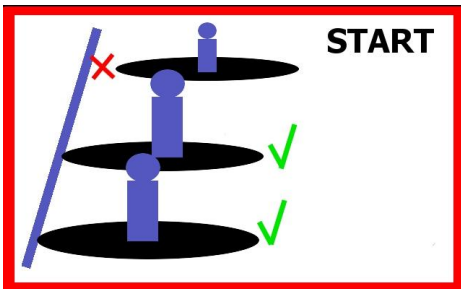

MOST IMPORTANT RULES

BEHAVIOR

DESCRIPTION

Don't tackle hand arm body or head of another player

REFREE SING

Don't tuch or hold another player

Never touch the keeper of the other team

BEHAVIOR

DESCRIPTION

Don't drive with your boat in the body of another player

Hold the ball not longer than 5 seconds

It's allowed to push someone who has the ball in his hands

At the beginning of each half time every player has to touch the base line