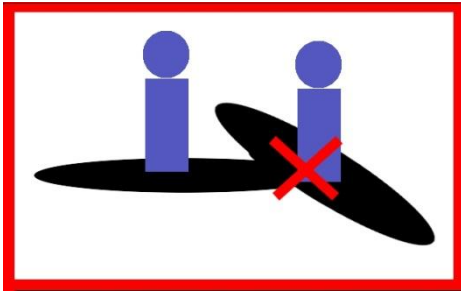

MOST IMPORTANT RULES

BEHAVIOR

DESCRIPTION

Don't tackle hand arm body or head of another player

REFREE SING

Don't tuch or hold another player

Never touch the keeper of the other team

BEHAVIOR

DESCRIPTION

Don't drive with your boat in the body of another player

Hold the ball not longer than 5 seconds

It's allowed to push someone who has the ball in his hands

At the beginning of each half time every player has to touch the base line