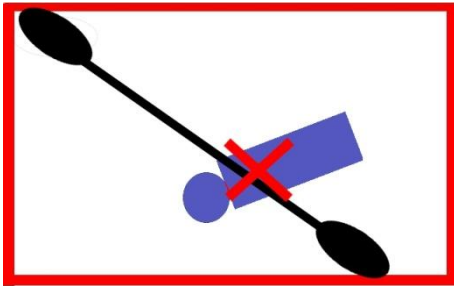

MOST IMPORTANT RULES

BEHAVIOR

DESCRIPTION

Don't tackle hand arm body or head of another player

REFREE SING

Don't tuch or hold another player

Never touch the keeper of the other team

BEHAVIOR

DESCRIPTION

Don't drive with your boat in the body of another player

Hold the ball not longer than 5 seconds

It's allowed to push someone who has the ball in his hands

At the beginning of each half time every player has to touch the base line